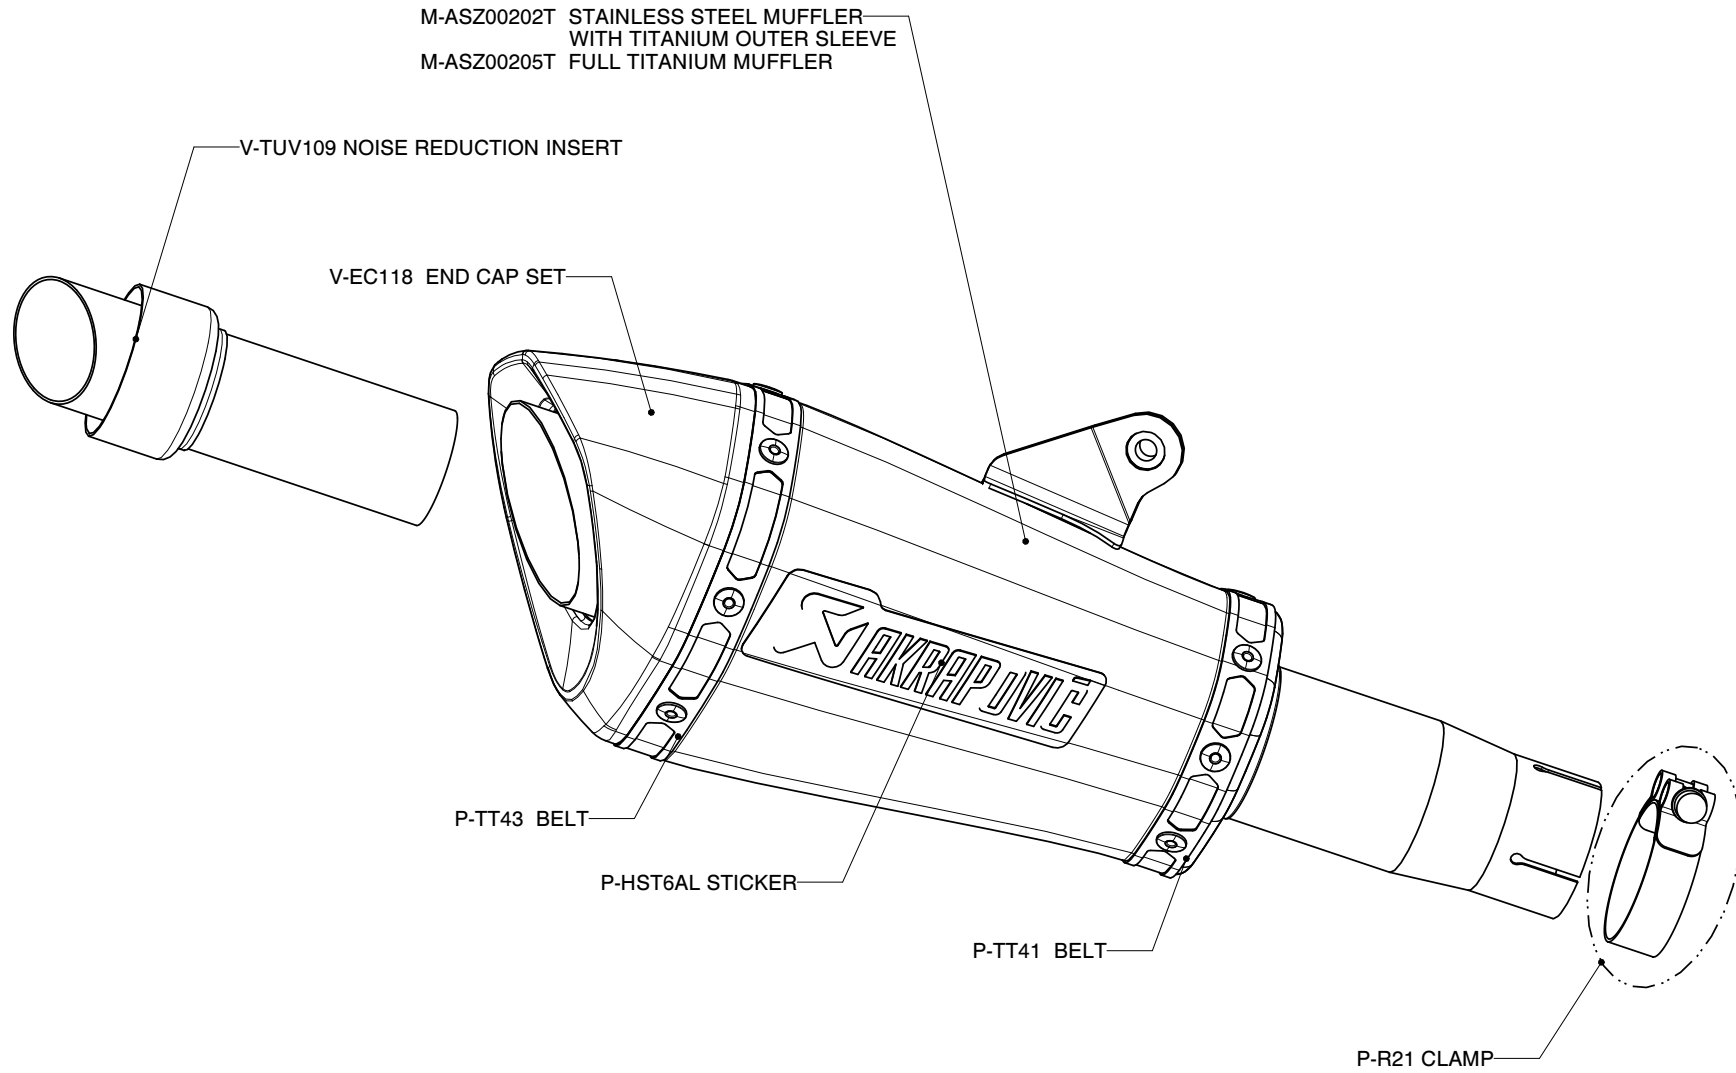

Yamaha YZF R6, SLIP-ON exhaust system

Product code: S-Y6SO9-ASZ

S-Y6SO9T-ASZ

MUFFLER REPAIR KITS

REPACK

P-RPCK5

SLEEVE

P-RKS288ASZ19