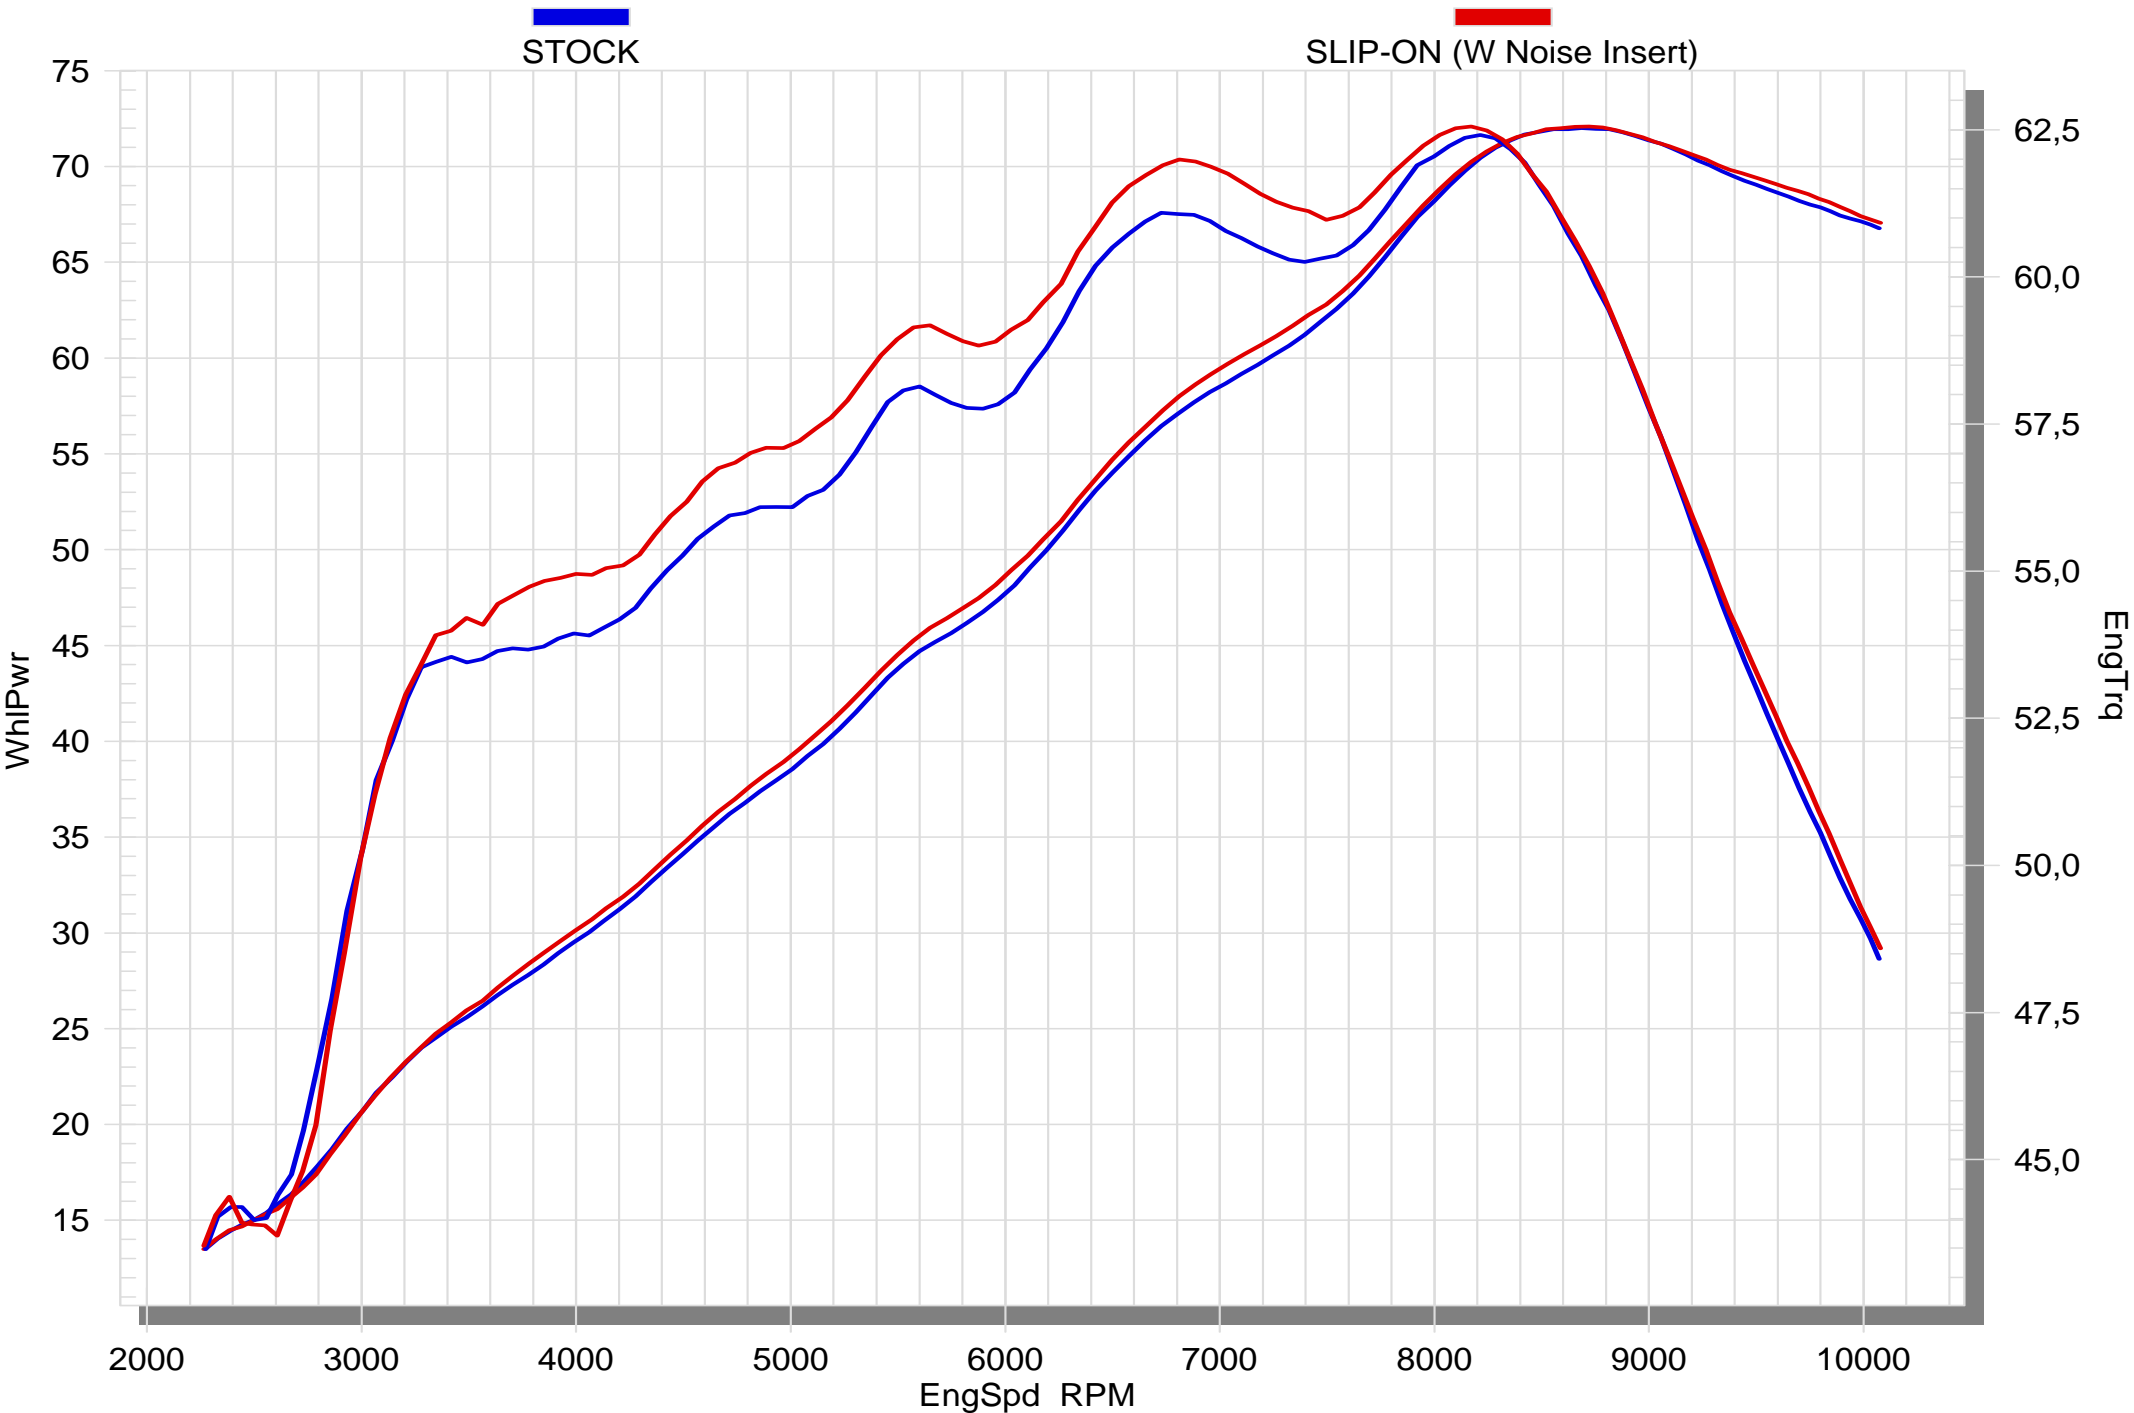

# SUZUKI SV 650

STOCK

SLIP-ON (WO Noise Insert)

# SUZUKI SV 650