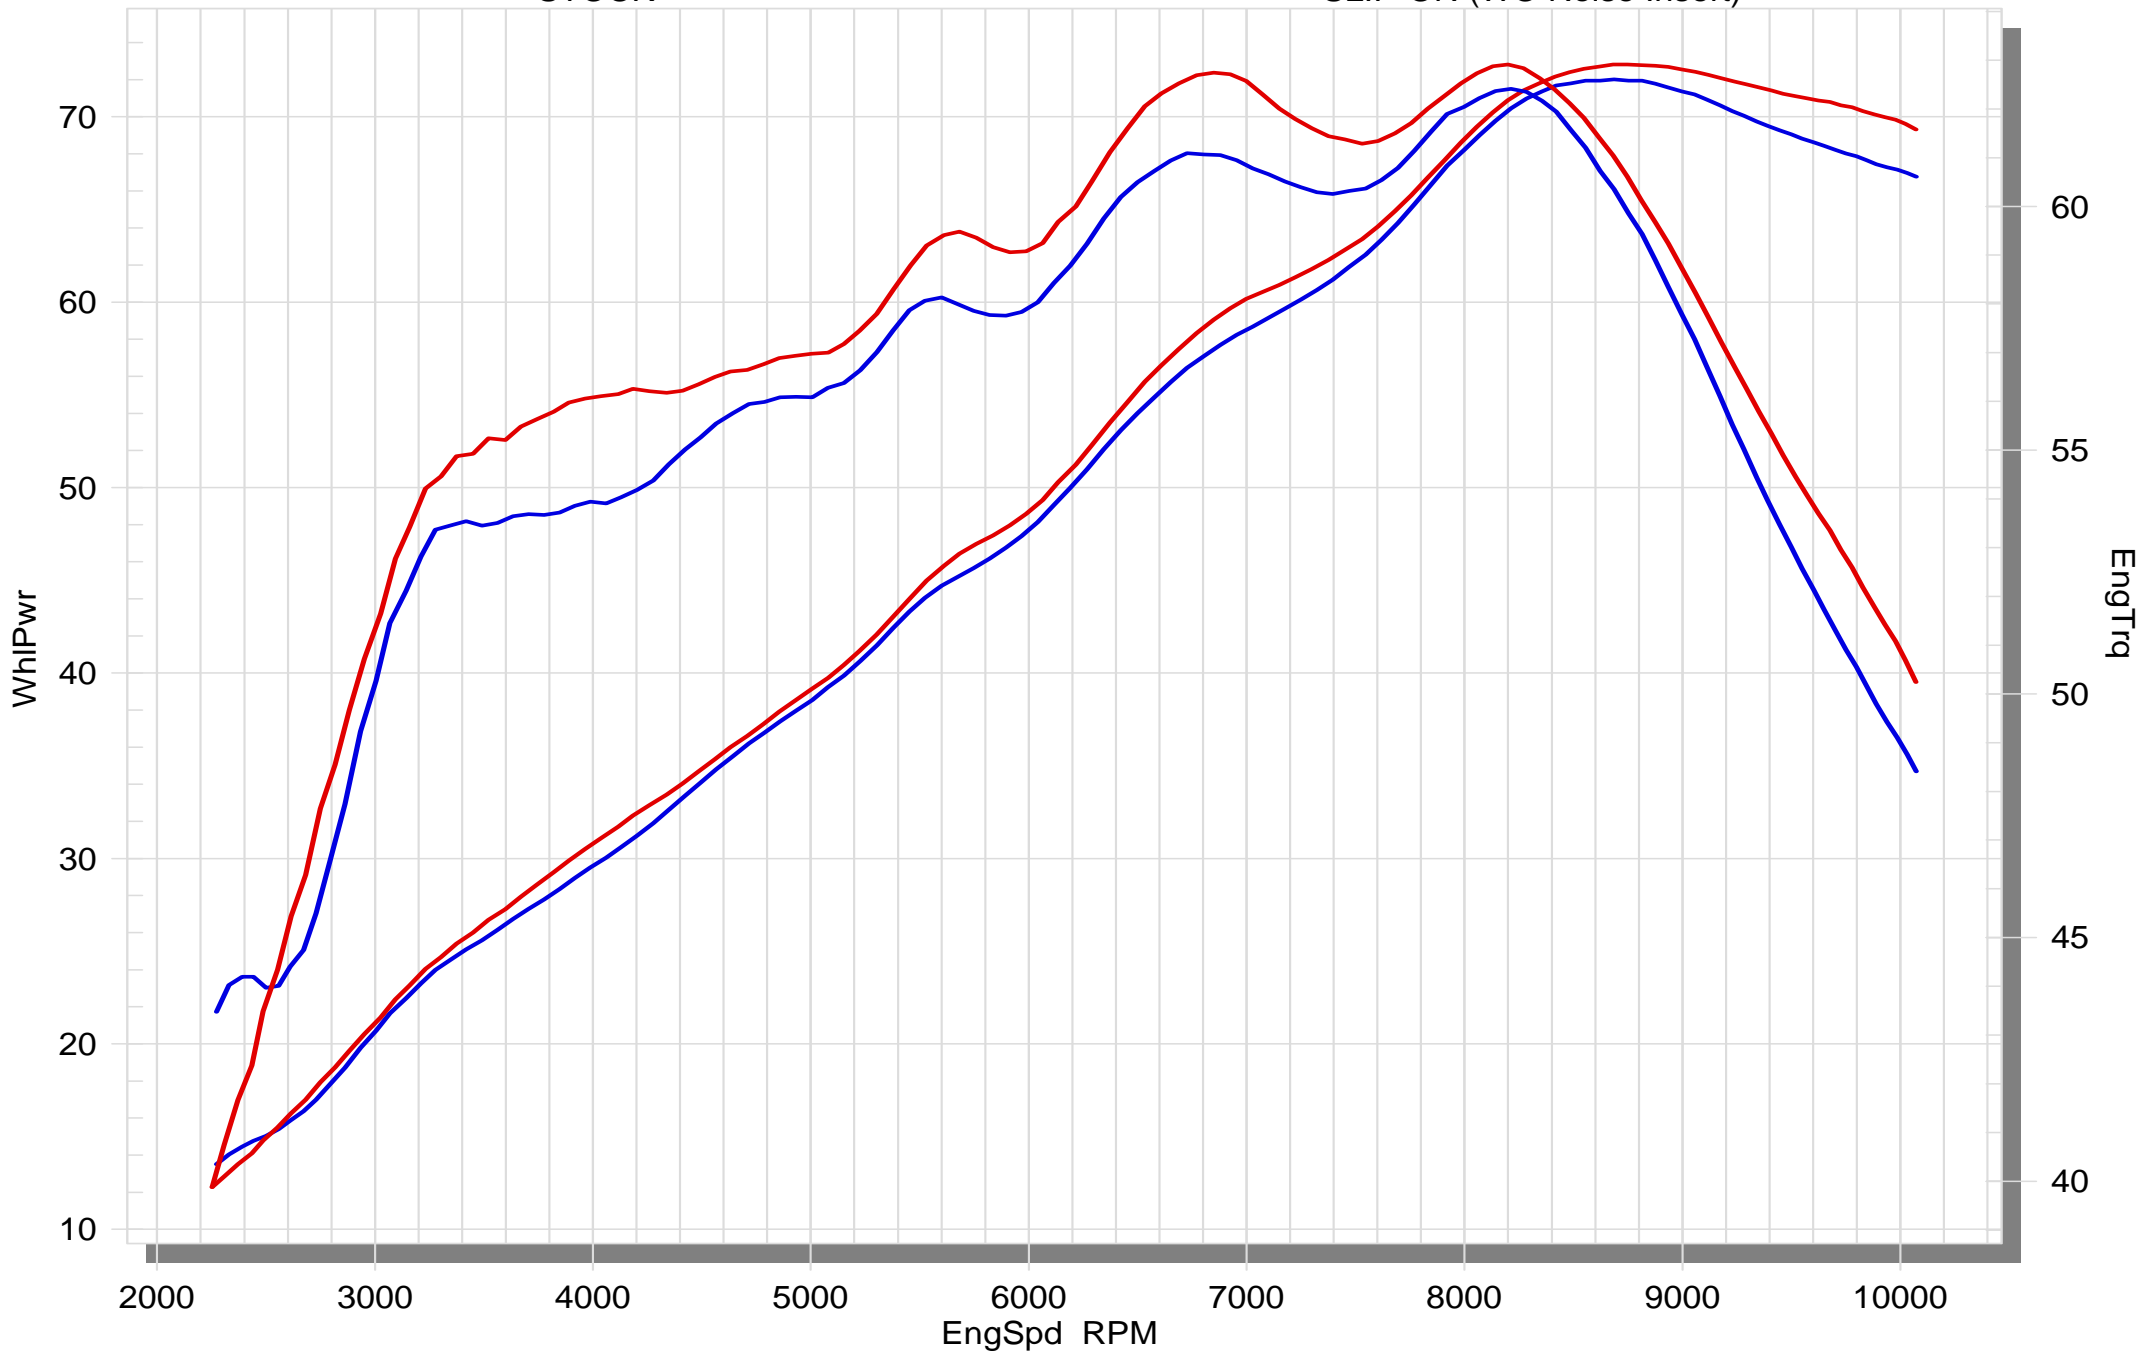

# SUZUKI SV 650

STOCK

SLIP-ON (WO Noise Insert)

# SUZUKI SV 650