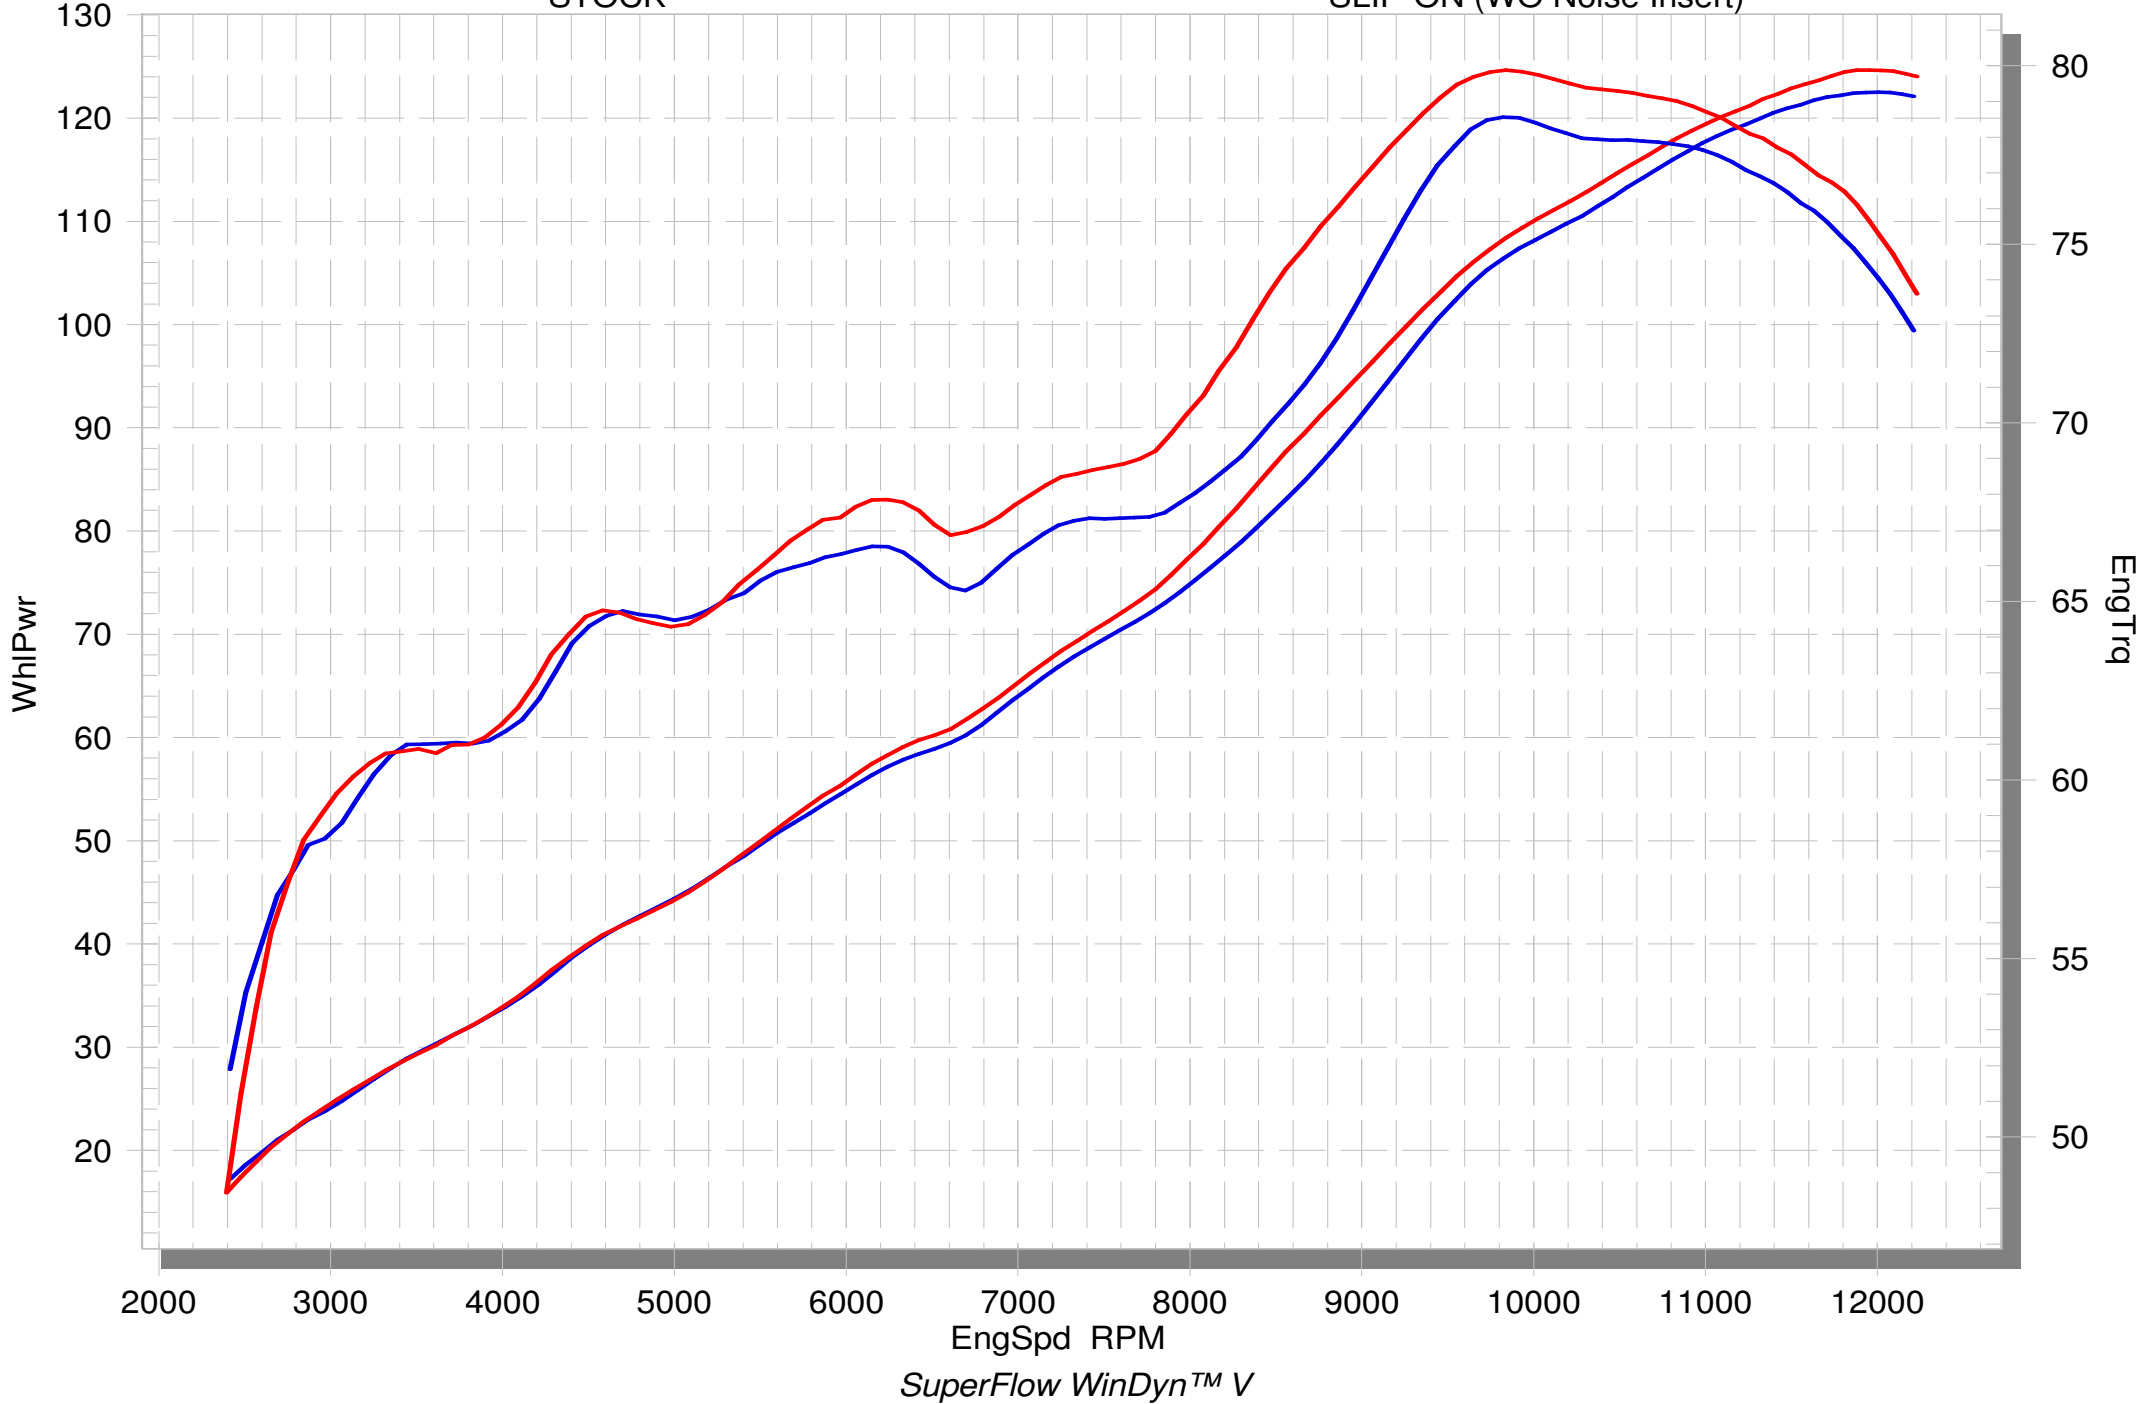

# TRIUMPH STREET TRIPLE 765

STOCK

SLIP-ON (WO Noise Insert)

# TRIUMPH STREET TRIPLE 765

STOCK

SLIP-ON (W Noise Insert)